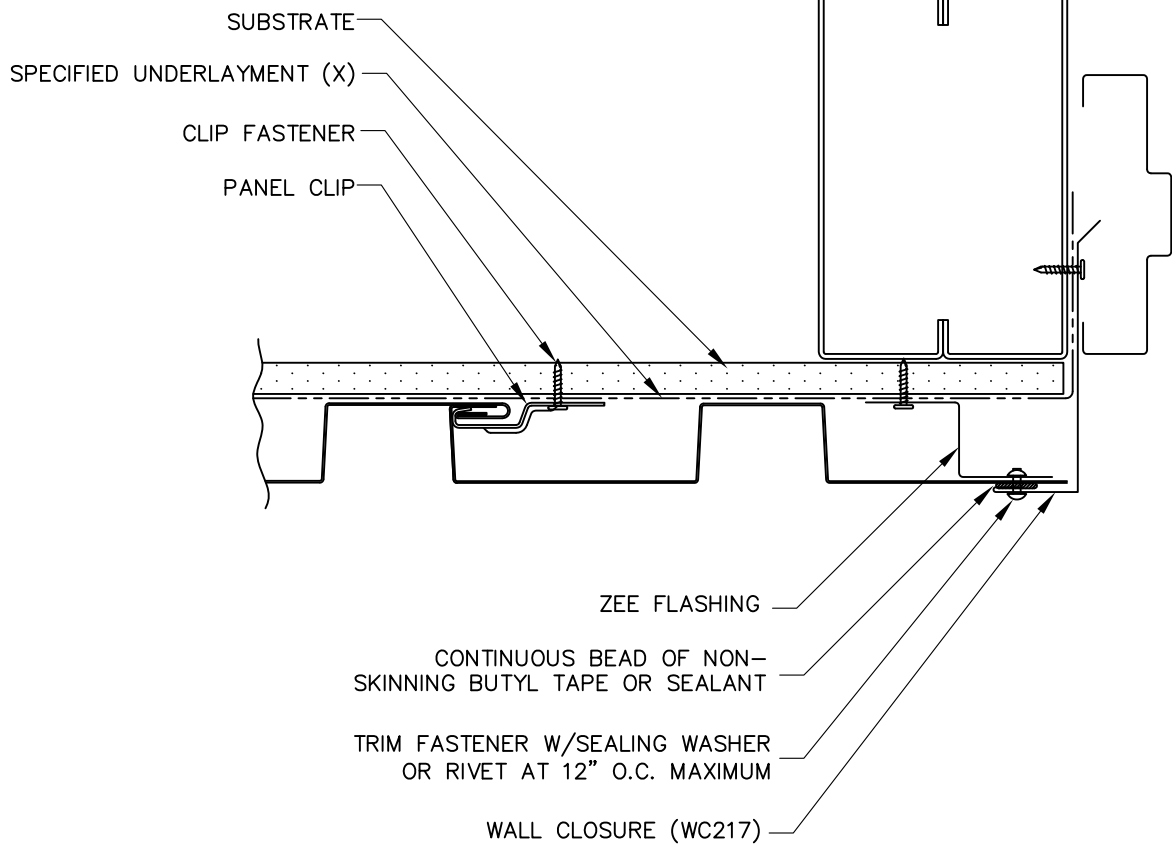

TRIM	DIM. A	USAGE
ZC226	1 1/4"	1.2FX FLUSH MOUNT
ZC220	1 3/4"	1.2FX W/0.5" STANDOFF
ZC224	1 1/2"	1.5FX FLUSH MOUNT
ZC227	2"	1.5FX W/0.5" STANDOFF

ALTERNATE DETAIL

(X) - NOT BY AEP SPAN

**FLEX SERIES**  
VERTICAL INSTALL.

DOOR / WINDOW  
(JAMB)

FXV-15