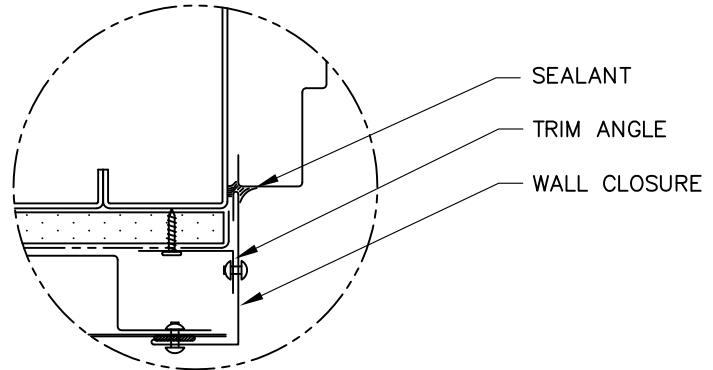

TRIM	DIM. A	USAGE
ZC226	1 1/4"	1.2FX FLUSH MOUNT
ZC220	1 3/4"	1.2FX W/0.5" STANDOFF
ZC224	1 1/2"	1.5FX FLUSH MOUNT
ZC227	2"	1.5FX W/0.5" STANDOFF

ALTERNATE DETAIL

(X) - NOT BY AEP SPAN

**FLEX SERIES**  
VERTICAL INSTALL.

DOOR / WINDOW  
(JAMB)

FXV-15